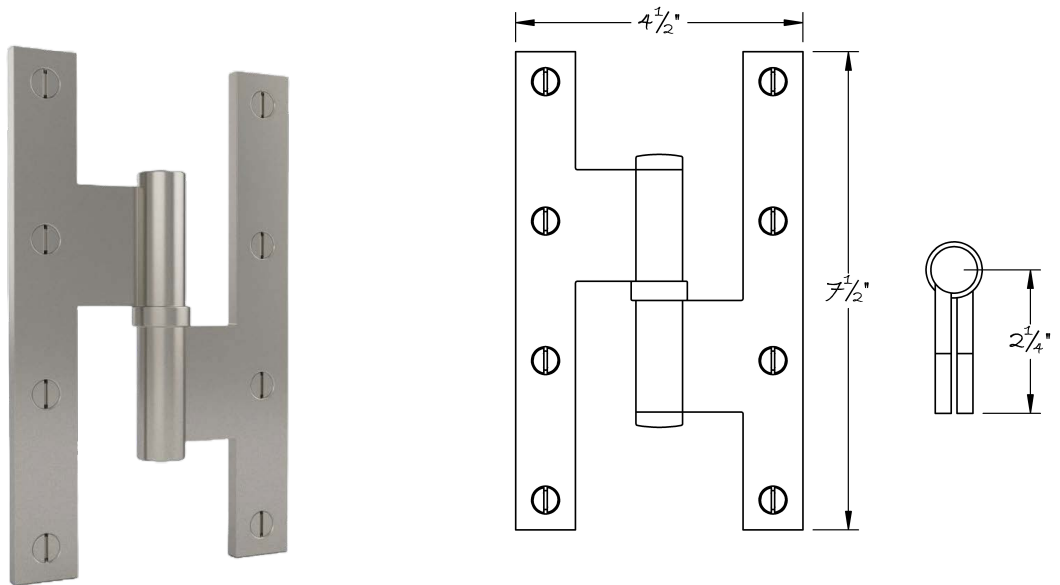

LOWE HARDWARE

No. 8308

*Available in all of our yacht quality finishes.*

• DESIGNED, MANUFACTURED & HAND FINISHED IN MAINE SINCE 1977 •