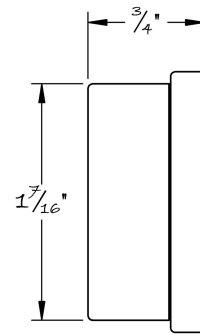

LOWE HARDWARE

No. 5089

---

*Available in any of our yacht-quality electroplated or patinated finishes.*

• DESIGNED, MANUFACTURED & HAND FINISHED IN MAINE SINCE 1977 •