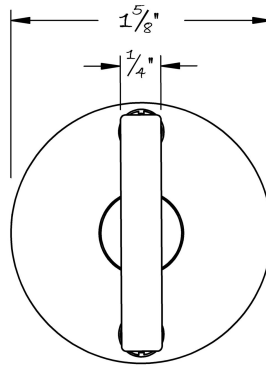

LOWE HARDWARE

No. 5089

---

*Available in any of our yacht-quality electroplated or patinated finishes.*

• DESIGNED, MANUFACTURED & HAND FINISHED IN MAINE SINCE 1977 •