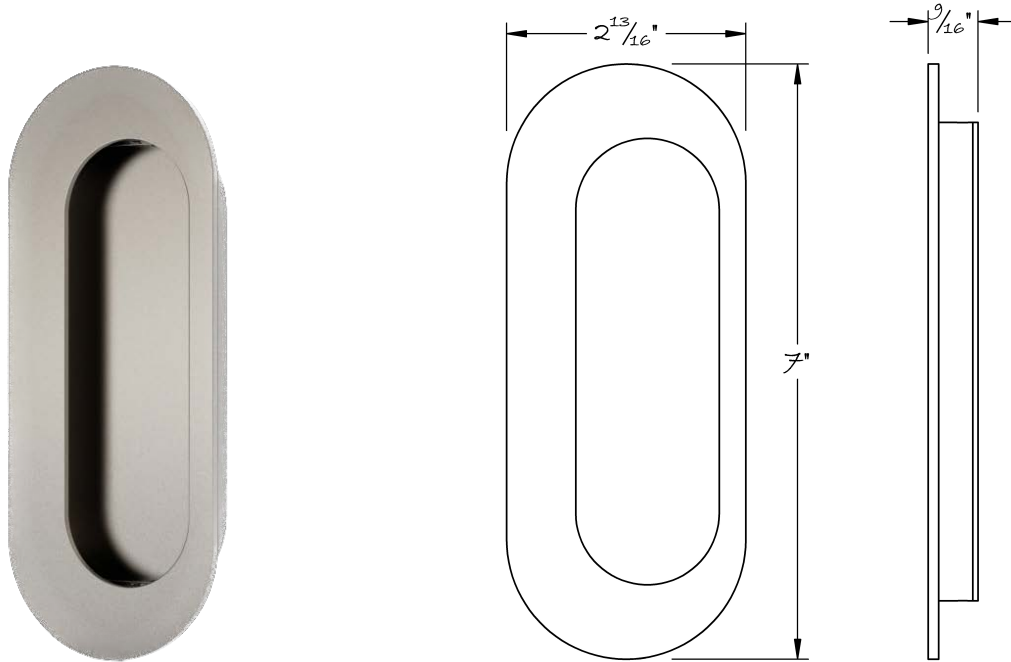

LOWE HARDWARE

No. 3135

*All hardware is made-to-order. Details and dimensions can be modified to suit any project.*

*Available in any of our yacht quality finishes.*

• DESIGNED, MANUFACTURED & HAND FINISHED IN MAINE SINCE 1977 •