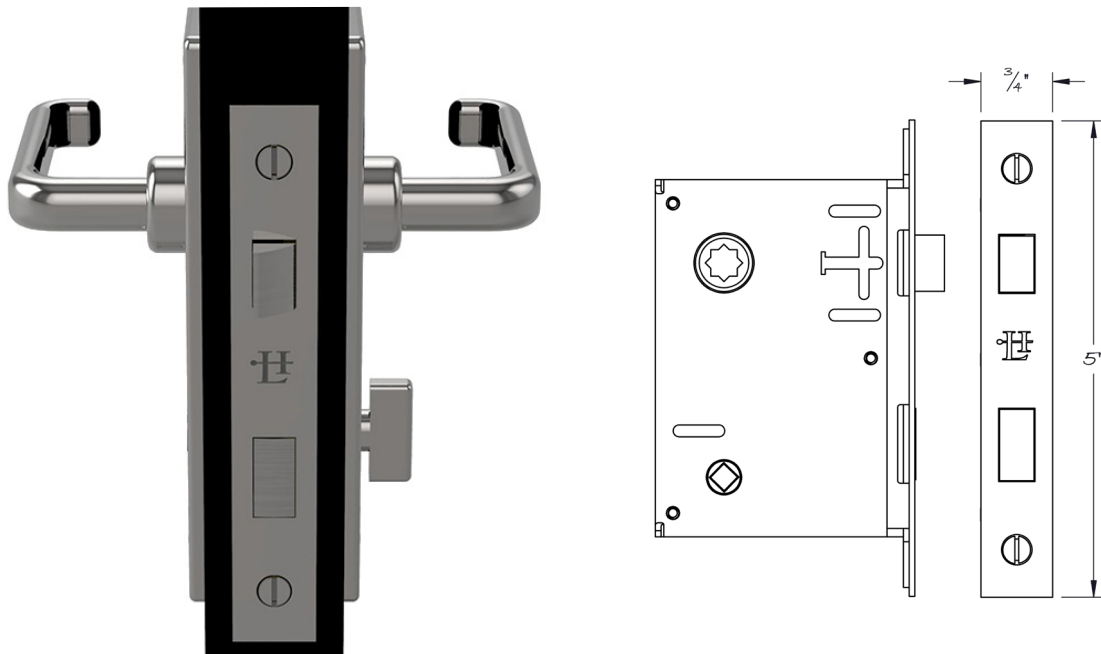

LOWE HARDWARE

No. 439

---

FULL MORTISE PASSAGE & PRIVACY LOCKSET

*The Lowe Hardware #439 full mortise passage and privacy lockset is the ideal solution for production boats with doors under 1-1/4" thick and exterior screen doors for residences.*

*Features include full stainless steel and brass construction, removable faceplate, and three standard backsets of 1-1/2", 1-3/4", and 2."*

*Lowe Hardware has a full line of trim designed to integrate with this lock.*

*Please specify trim when ordering, combination lever x knob is available as well.*

*Available in any of our yacht quality finishes.*

---

• DESIGNED, MANUFACTURED & HAND FINISHED IN MAINE SINCE 1977 •