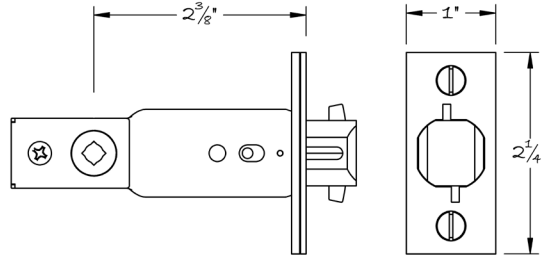

LOWE HARDWARE

No. 4312

*Available in any of our yacht quality finishes.*

• DESIGNED, MANUFACTURED & HAND FINISHED IN MAINE SINCE 1977 •