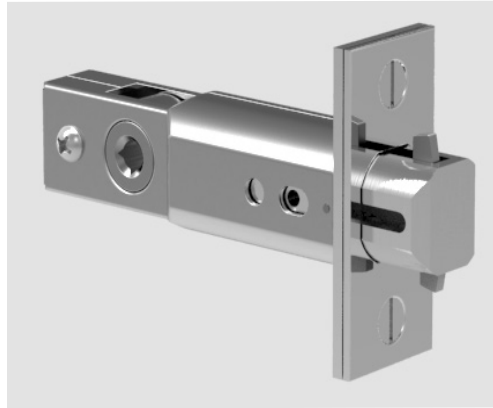

LOWE HARDWARE

No. 4312

*Available in any of our yacht quality finishes.*

• DESIGNED, MANUFACTURED & HAND FINISHED IN MAINE SINCE 1977 •