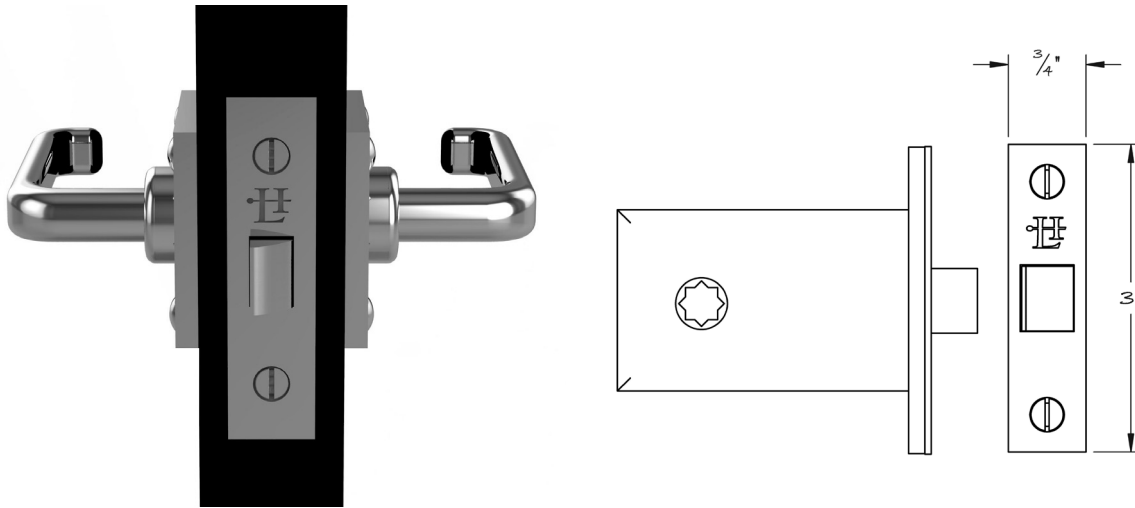

LOWE HARDWARE

No. 424

*Available in any of our yacht quality finishes.*

• DESIGNED, MANUFACTURED & HAND FINISHED IN MAINE SINCE 1977 •