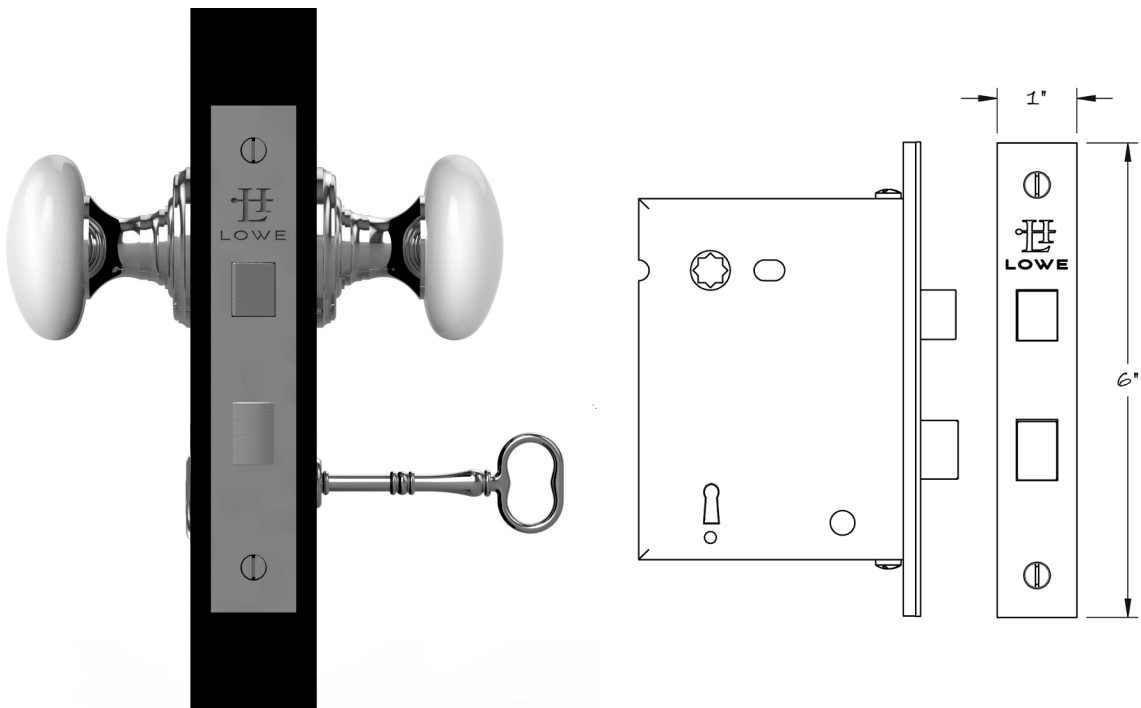

LOWE HARDWARE

No. 324

---

FULL MORTISE INTERIOR BIT KEY LOCK

*The Lowe 324 full mortise interior bit key lock is available in 2-1/2" or 2-3/4" backsets. The 324 is typically used on interior privacy doors of all sizes where the use of a bit key is desired. The lock can be configured at the factory to be used with knobs or levers. It is supplied with a strikeplate and stamped metal dustbox, and the faceplate has an adjustable bevel.*

*Spacing between the handle and bit key is 2-7/8".*

*Available in any of our yacht quality finishes.*