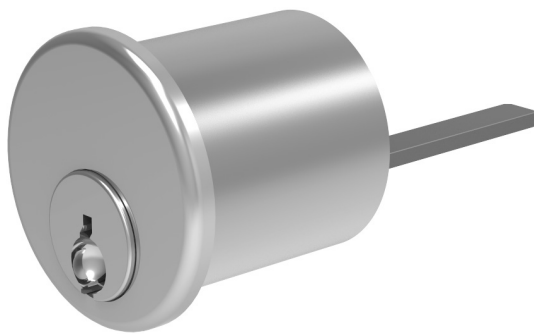

LOWE HARDWARE

No. 1079RIM

---

*Available in any of our yacht quality finishes.*

• DESIGNED, MANUFACTURED & HAND FINISHED IN MAINE SINCE 1977 •

WWW.LOWE-HARDWARE.COM