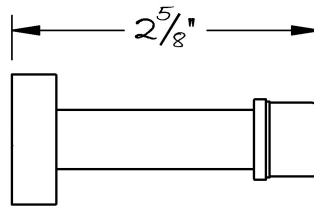

LOWE HARDWARE

No. 9098

All hardware is made-to-order.
Details and dimensions can be modified to suit any project.
Available in any of our yacht quality finishes.

• DESIGNED, MANUFACTURED & HAND FINISHED IN MAINE SINCE 1977 •