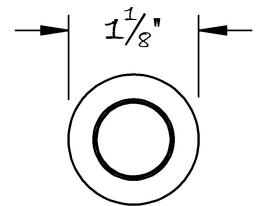

LOWE HARDWARE

No. 9098

All hardware is made-to-order.
Details and dimensions can be modified to suit any project.
Available in any of our yacht quality finishes.

• DESIGNED, MANUFACTURED & HAND FINISHED IN MAINE SINCE 1977 •