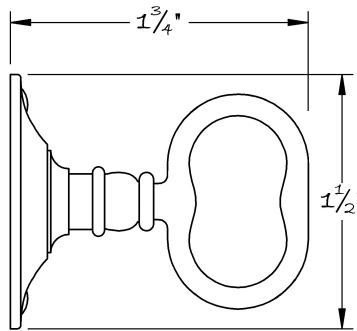

LOWE HARDWARE

No. 4801TT

---

All hardware is made-to-order. Details and dimensions can be modified to suit any project.

Available in any of our yacht quality finishes.

• DESIGNED, MANUFACTURED & HAND FINISHED IN MAINE SINCE 1977 •