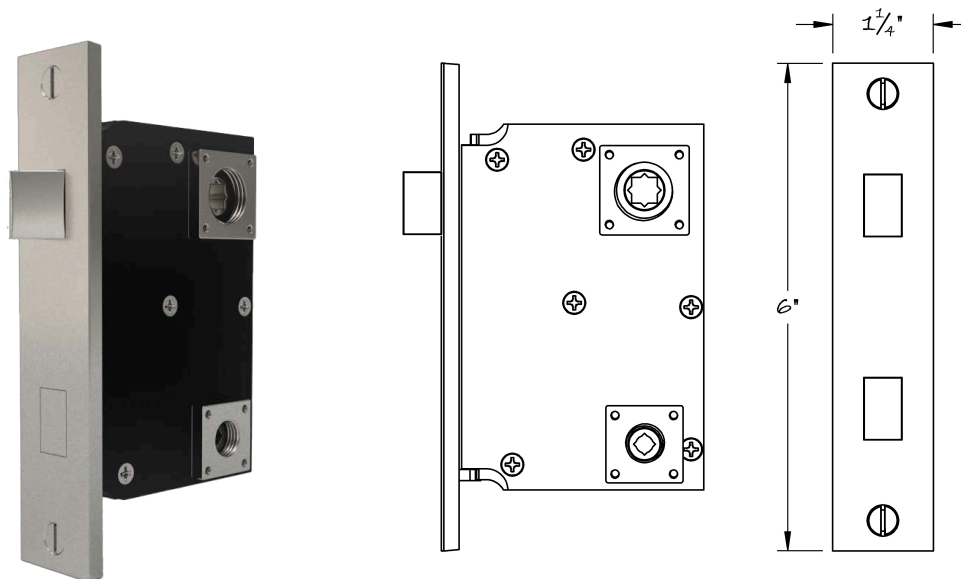

LOWE HARDWARE

No. 349RL

---

FULL MORTISE INTERIOR PRIVACY LOCK

The Lowe #349RL full mortise interior passage lock is available in 1-3/4", 2", 2-1/4", 2-1/2", and 2-3/4" backsets as standard with custom sizes available upon request. Being a modular design, the lock is available in a magnetic option with lipless strike box. The roseless adapters fastened to the case allow handles to be mounted to the door without the use of roses or escutcheons – achieving less clutter on the door face. This lock is typically used on interior doors of all sizes and can be configured at the factory to be used with knobs or levers. Supplied with strikeplate and dustbox, the faceplate is adjustable for beveled doors.