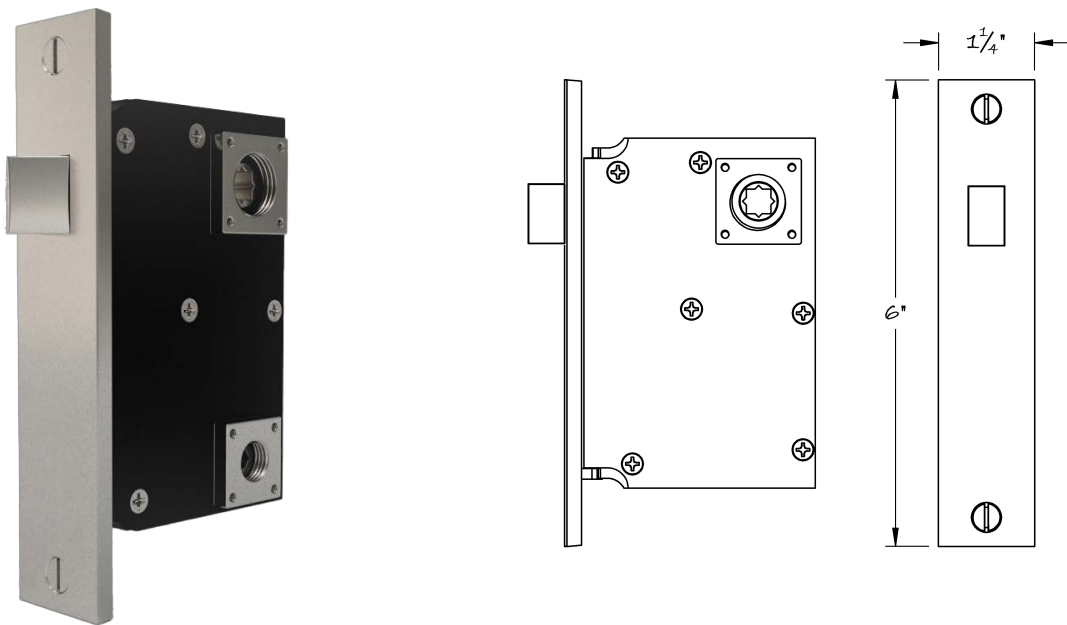

LOWE HARDWARE

No. 345RL

---

FULL MORTISE INTERIOR PRIVACY LOCK

The Lowe #345RL full mortise interior passage latch is available in 1-3/4", 2", 2-1/4", 2-1/2", and 2-3/4" backsets as standard with custom sizes available upon request. Being a modular design, the latch is available in a magnetic option with lipless strike box. The roseless adapters fastened to the case allow handles to be mounted to the door without the use of roses or escutcheons – achieving less clutter on the door face. This lock is typically used on interior doors of all sizes and can be configured at the factory to be used with knobs or levers. Supplied with strikeplate and dustbox, the faceplate is adjustable for beveled doors.