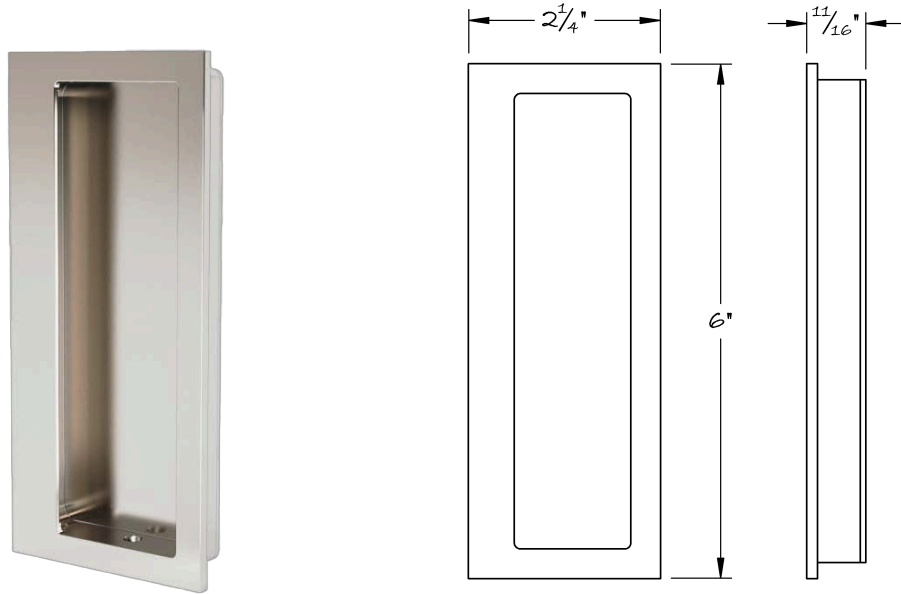

LOWE HARDWARE

No. 3120L

*All hardware is made-to-order. Details and dimensions can be modified to suit any project.
Available in any of our yacht quality finishes.*

• DESIGNED, MANUFACTURED & HAND FINISHED IN MAINE SINCE 1977 •