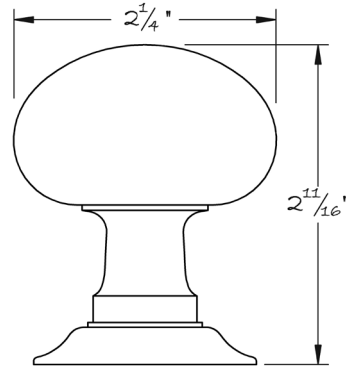

LOWE HARDWARE

No. 5024

---

*The 5024 knob is based on simplifying our 5025 by eliminating most of its decorative ornaments. This piece achieves a balance between the tapered neck, gently thinned ogee curve rose, straight base, and face that is elliptical in section. Pictured with the 4713 rose.*