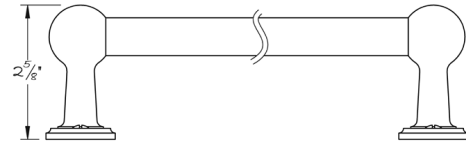

LOWE HARDWARE

No. 5000TB

---

*Most of our yacht projects over the years have involved the design and building of custom hand rails.*

*The 5000 towel bar is an elegant simple design inspired by these earlier Lowe designs.*

*This piece may be scaled in bar length as well as diameter and standoff of the end stanchions.*

*All hardware is made-to-order. Details and dimensions can be modified to suit any project.*

*Available in any of our yacht quality finishes.*