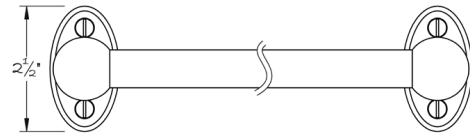

LOWE HARDWARE

No. 5000TB

---

*Most of our yacht projects over the years have involved the design and building of custom hand rails.*

*The 5000 towel bar is an elegant simple design inspired by these earlier Lowe designs.*

*This piece may be scaled in bar length as well as diameter and standoff of the end stanchions.*

*All hardware is made-to-order. Details and dimensions can be modified to suit any project.*

*Available in any of our yacht quality finishes.*