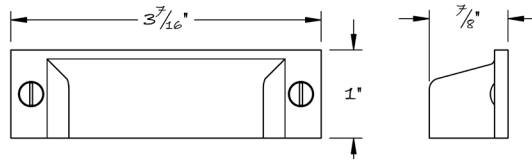

LOWE HARDWARE

No. 3064

---

*Lowe Hardware's No. 3064 Pull.*

*All hardware is made-to-order. Details and dimensions can be modified to suit any project. Available in any of our yacht quality finishes.*

• DESIGNED, MANUFACTURED & HAND FINISHED IN MAINE SINCE 1977 •