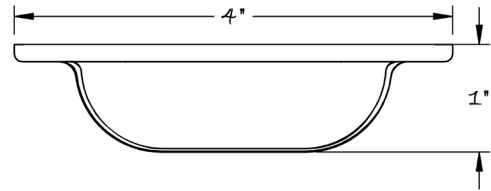

LOWE HARDWARE

No. 3061

---

*All hardware is made-to-order. Details and dimensions can be modified to suit any project.*

*Available in any of our yacht quality finishes.*

• DESIGNED, MANUFACTURED & HAND FINISHED IN MAINE SINCE 1977 •