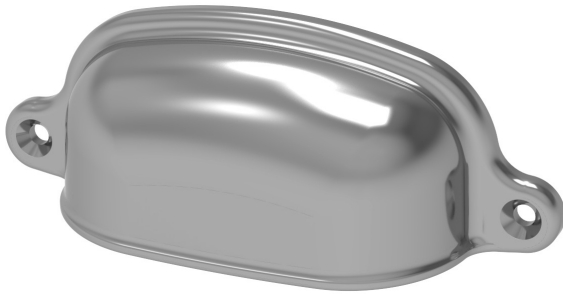

LOWE HARDWARE

No. 3061

---

*All hardware is made-to-order. Details and dimensions can be modified to suit any project.*

*Available in any of our yacht quality finishes.*

• DESIGNED, MANUFACTURED & HAND FINISHED IN MAINE SINCE 1977 •