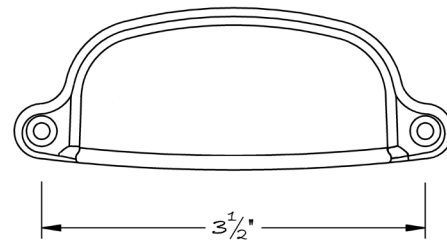

LOWE HARDWARE

No. 3061

---

*All hardware is made-to-order. Details and dimensions can be modified to suit any project.*

*Available in any of our yacht quality finishes.*

• DESIGNED, MANUFACTURED & HAND FINISHED IN MAINE SINCE 1977 •