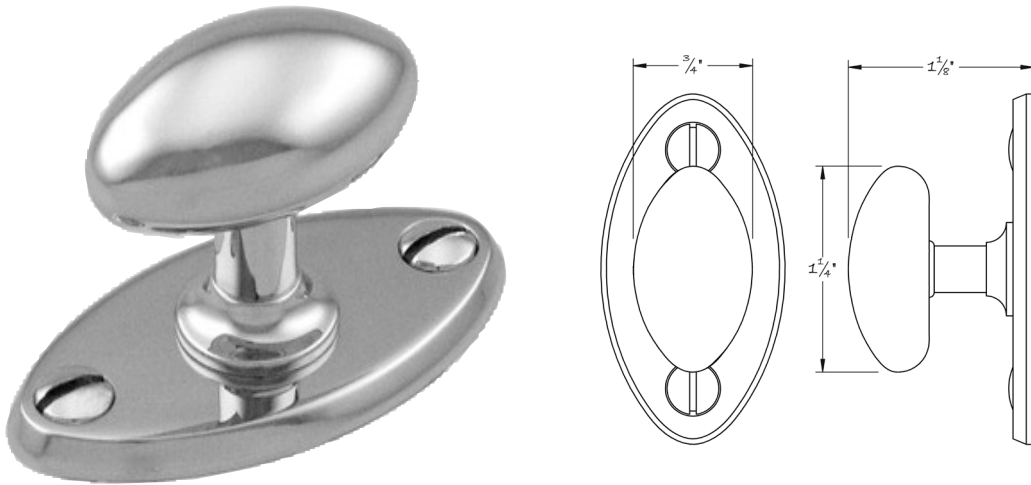

LOWE HARDWARE

No. 5016

---

*Lowe Hardware's #5016 knob.*

*All hardware is made-to-order. Details and dimensions can be modified to suit any project.*

*Available in any of our yacht quality finishes.*

• DESIGNED, MANUFACTURED & HAND FINISHED IN MAINE SINCE 1977 •