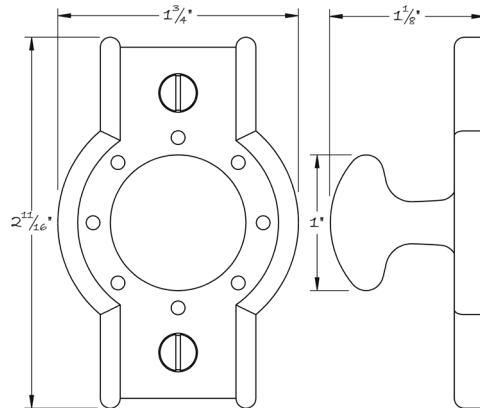

LOWE HARDWARE

No. 5010

---

*Lowe Hardware's most elemental cabinet knob, the #5010 can be mounted on roses, escutcheon plates, or as a standalone pull. It's graceful profile is not distracted by unnecessary ornament but detailed trim pieces accept its form.*