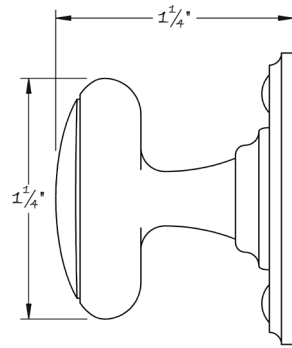

LOWE HARDWARE

No. 5005

---

*All hardware is made-to-order. Details and dimensions can be modified to suit any project. Available in any of our yacht quality finishes.*

• DESIGNED, MANUFACTURED & HAND FINISHED IN MAINE SINCE 1977 •