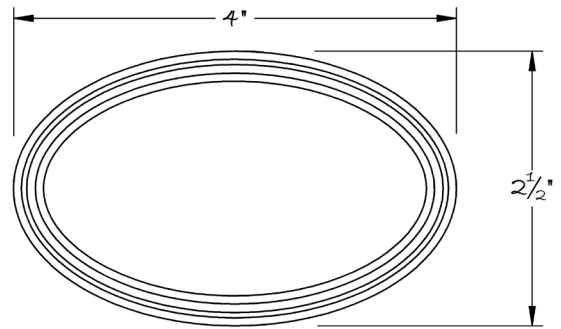

LOWE HARDWARE

No. 3109

---

*All hardware is made-to-order. Details and dimensions can be modified to suit any project.*

*Available in any of our yacht quality finishes.*

• DESIGNED, MANUFACTURED & HAND FINISHED IN MAINE SINCE 1977 •