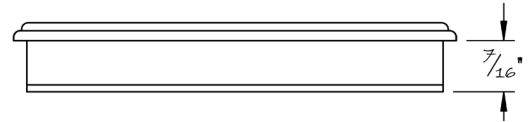

LOWE HARDWARE

No. 3109

---

*All hardware is made-to-order. Details and dimensions can be modified to suit any project.*

*Available in any of our yacht quality finishes.*

• DESIGNED, MANUFACTURED & HAND FINISHED IN MAINE SINCE 1977 •