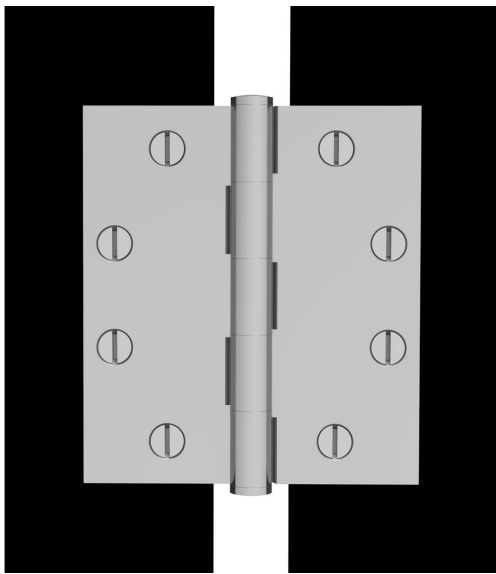

LOWE HARDWARE

No. 8044-3.5

*All hardware is made-to-order. Details and dimensions can be modified to suit any project.
Available in any of our yacht quality finishes.*

• DESIGNED, MANUFACTURED & HAND FINISHED IN MAINE SINCE 1977 •