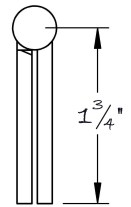

LOWE HARDWARE

No. 8044-3.5

*All hardware is made-to-order. Details and dimensions can be modified to suit any project.
Available in any of our yacht quality finishes.*

• DESIGNED, MANUFACTURED & HAND FINISHED IN MAINE SINCE 1977 •