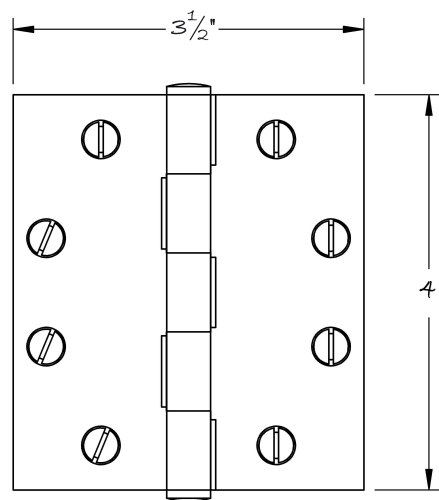

LOWE HARDWARE

No. 8044-3.5

*All hardware is made-to-order. Details and dimensions can be modified to suit any project.
Available in any of our yacht quality finishes.*

• DESIGNED, MANUFACTURED & HAND FINISHED IN MAINE SINCE 1977 •