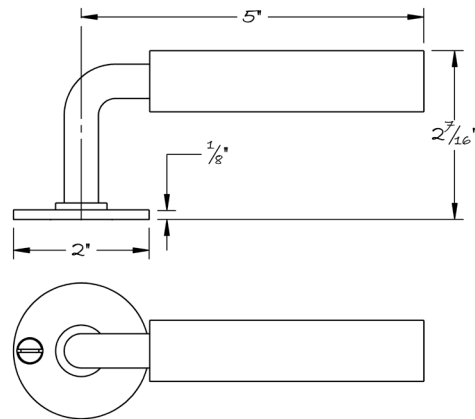

LOWE HARDWARE

No. 6635

---

*Shown here on the 4722 rose, the 6635 lever is compatible with any rose or escutcheon. All hardware is made-to-order. Details and dimensions can be modified to suit any project.*