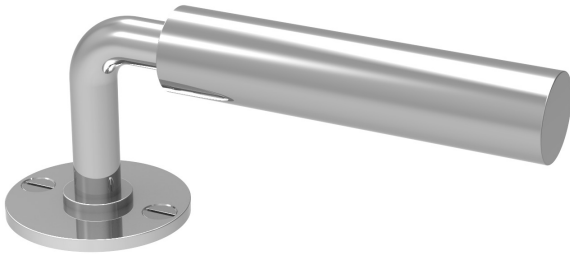

LOWE HARDWARE

No. 6635

---

*Shown here on the 4722 rose, the 6635 lever is compatible with any rose or escutcheon. All hardware is made-to-order. Details and dimensions can be modified to suit any project.*