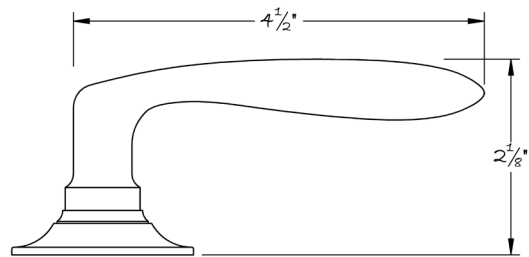

LOWE HARDWARE

No. 6634

---

*Shown here on a 4705 rose, the 6634 lever is compatible with any rose or escutcheon. All hardware is made-to-order. Details and dimensions can be modified to suit any project.*