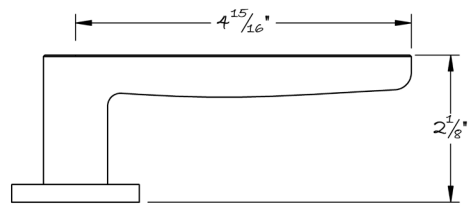

LOWE HARDWARE

No. 6633

---

*Shown here on the 4722 rose, the 6633 lever is compatible with any rose or escutcheon. All hardware is made-to-order. Details and dimensions can be modified to suit any project.*