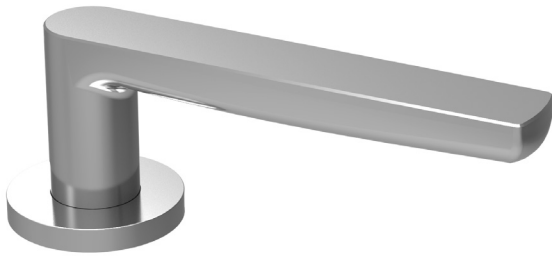

LOWE HARDWARE

No. 6633

---

*Shown here on the 4722 rose, the 6633 lever is compatible with any rose or escutcheon. All hardware is made-to-order. Details and dimensions can be modified to suit any project.*