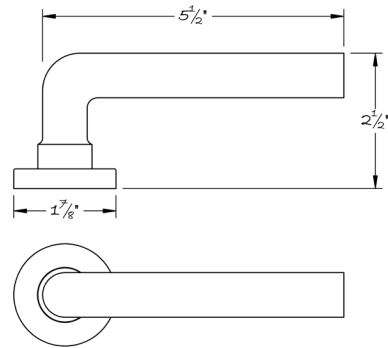

LOWE HARDWARE

No. 6619

---

*Shown here on a 4722 rose, the 6619 lever is compatible with any rose or escutcheon. All hardware is made-to-order. Details and dimensions can be modified to suit any project.*