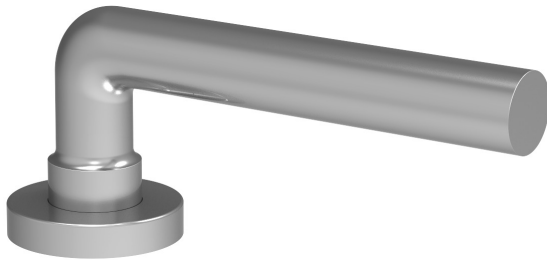

LOWE HARDWARE

No. 6619

---

*Shown here on a 4722 rose, the 6619 lever is compatible with any rose or escutcheon. All hardware is made-to-order. Details and dimensions can be modified to suit any project.*