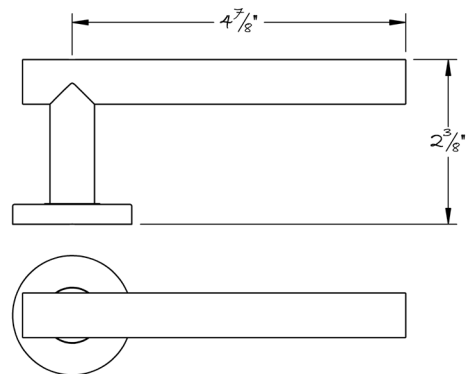

LOWE HARDWARE

No. 6616

---

*Shown here on a 4722 rose, the 6616 lever is compatible with any rose or escutcheon. All hardware is made-to-order. Details and dimensions can be modified to suit any project. Available in any of our yacht quality finishes.*