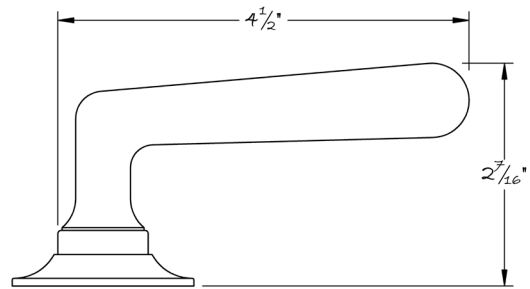

LOWE HARDWARE

No. 6608

*All hardware is made-to-order. Details and dimensions can be modified to suit any project.
Available in any of our yacht quality finishes.*

• DESIGNED, MANUFACTURED & HAND FINISHED IN MAINE SINCE 1977 •