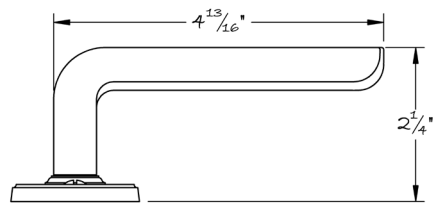

LOWE HARDWARE

No. 6605

*All hardware is made-to-order. Details and dimensions can be modified to suit any project.
Available in any of our yacht quality finishes.*

• DESIGNED, MANUFACTURED & HAND FINISHED IN MAINE SINCE 1977 •