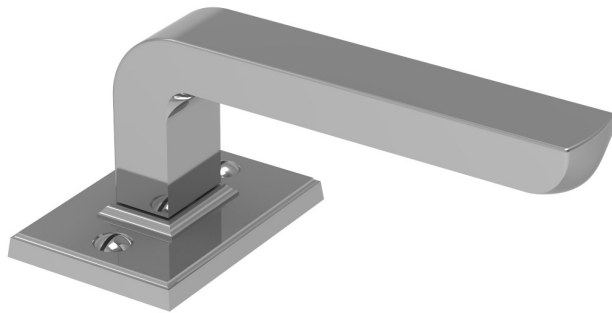

LOWE HARDWARE

No. 6605

*All hardware is made-to-order. Details and dimensions can be modified to suit any project.
Available in any of our yacht quality finishes.*

• DESIGNED, MANUFACTURED & HAND FINISHED IN MAINE SINCE 1977 •