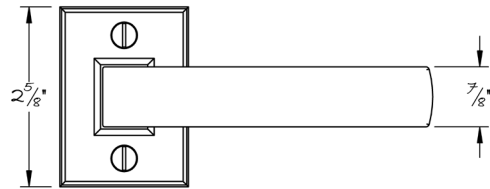

LOWE HARDWARE

No. 6605

*All hardware is made-to-order. Details and dimensions can be modified to suit any project.
Available in any of our yacht quality finishes.*

• DESIGNED, MANUFACTURED & HAND FINISHED IN MAINE SINCE 1977 •