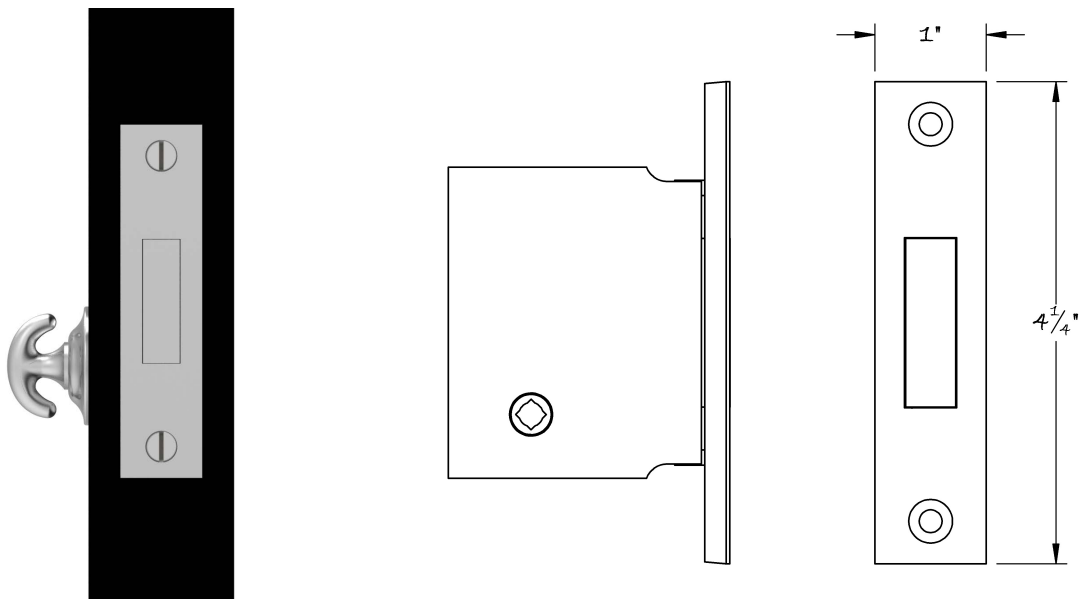

LOWE HARDWARE

No. 900

*The Lowe 900 full mortise privacy deadbolt is available in backsets from 1-1/2" and up.*

*The lock can be used with thumbturns and emergency release trim. It is supplied with a strikeplate and dustbox, and the faceplate has an adjustable bevel.*