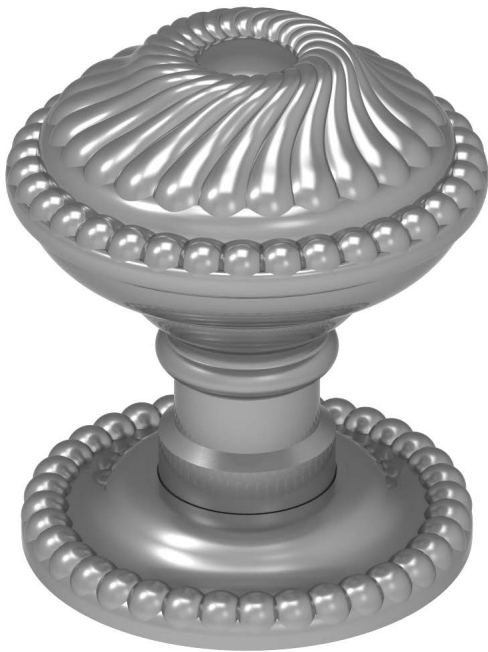

LOWE HARDWARE

No. 5597

*All hardware is made-to-order. Details and dimensions can be modified to suit any project.
Available in all of our yacht quality finishes.*

• DESIGNED, MANUFACTURED & HAND FINISHED IN MAINE SINCE 1977 •