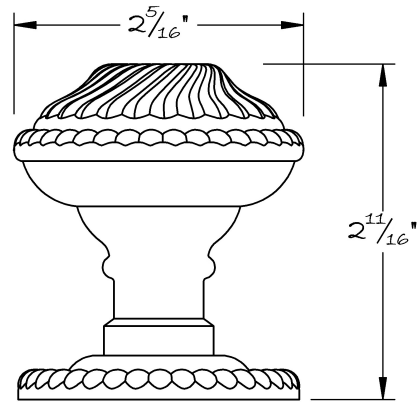

LOWE HARDWARE

No. 5597

*All hardware is made-to-order. Details and dimensions can be modified to suit any project.
Available in all of our yacht quality finishes.*

• DESIGNED, MANUFACTURED & HAND FINISHED IN MAINE SINCE 1977 •