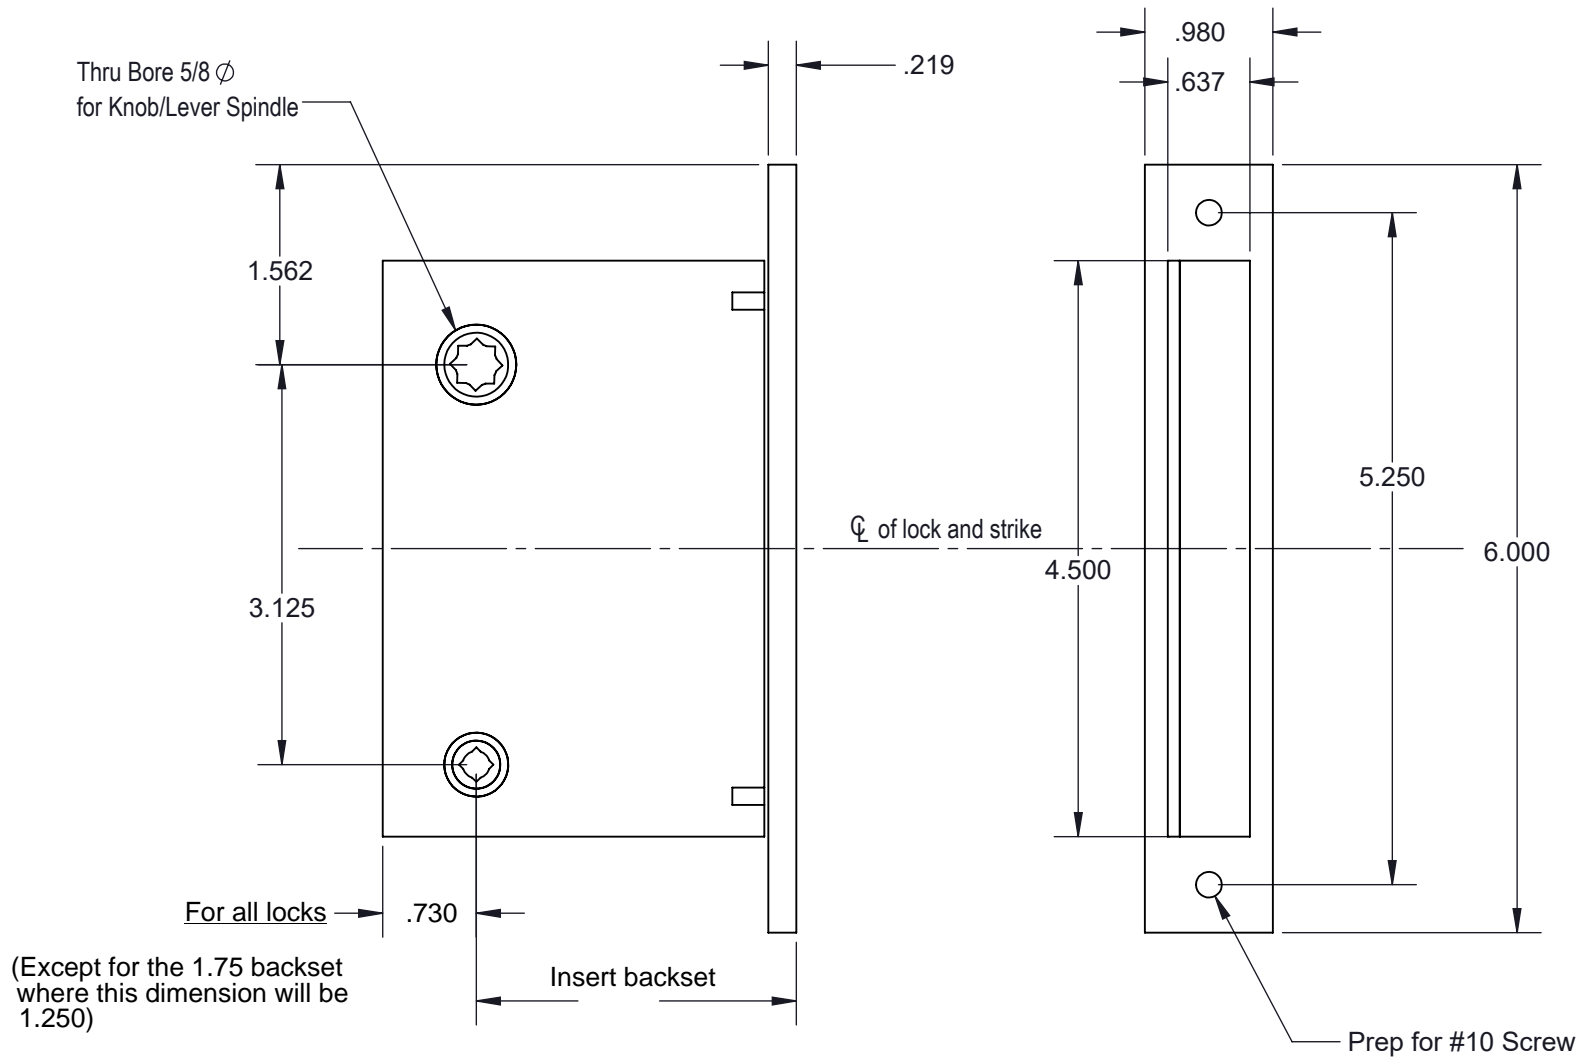

THIS DRAWING IS CONFIDENTIAL AND PROPRIETARY TO LOWE HARDWARE,
AND MAY NOT BE REPRODUCED, OR ANY PART USED THERE OF,
WITHOUT PRIOR EXPRESS WRITTEN PERMISSION.

(Except for the 1.75 backset
where this dimension will be
1.250)