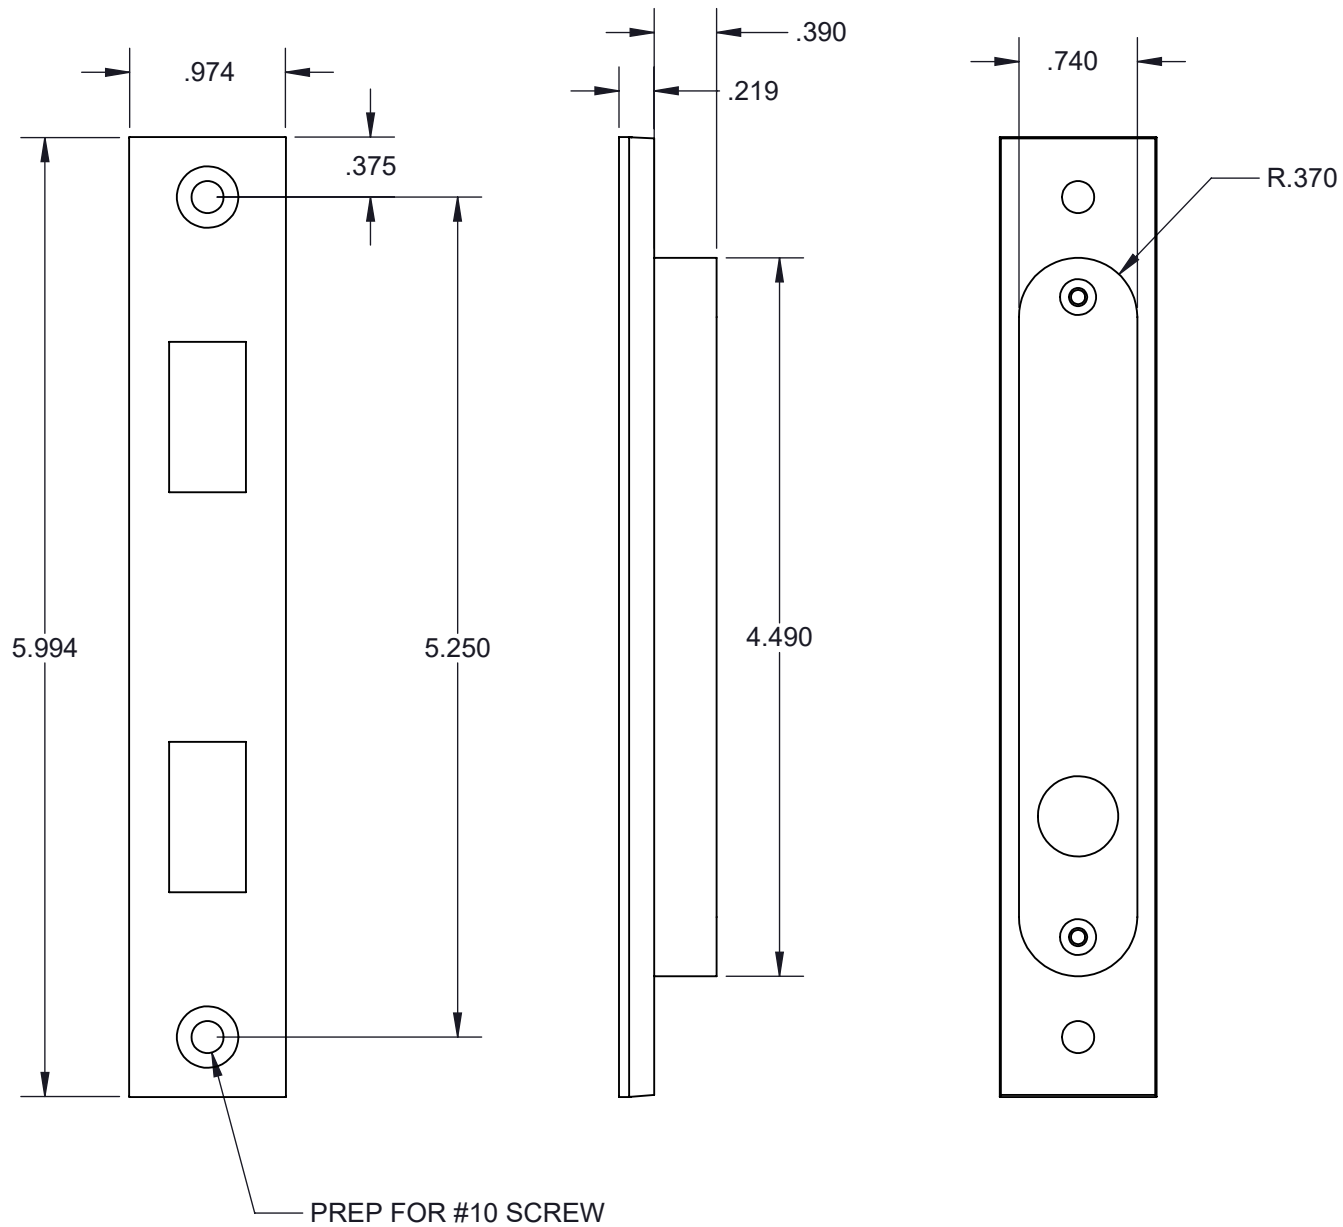

THIS DRAWING IS CONFIDENTIAL AND PROPRIETARY TO LOWE HARDWARE,
AND MAY NOT BE REPRODUCED, OR ANY PART USED THERE OF,
WITHOUT PRIOR EXPRESS WRITTEN PERMISSION.

LOWE HARDWARE
5 GORDON DRIVE
ROCKLAND ME 04841
207 593 7405 FAX 207 226 2033
WWW.LOWE-HARDWARE.COM

File Name:

345M_349M_strike_TF

DO NOT SCALE DRAWING