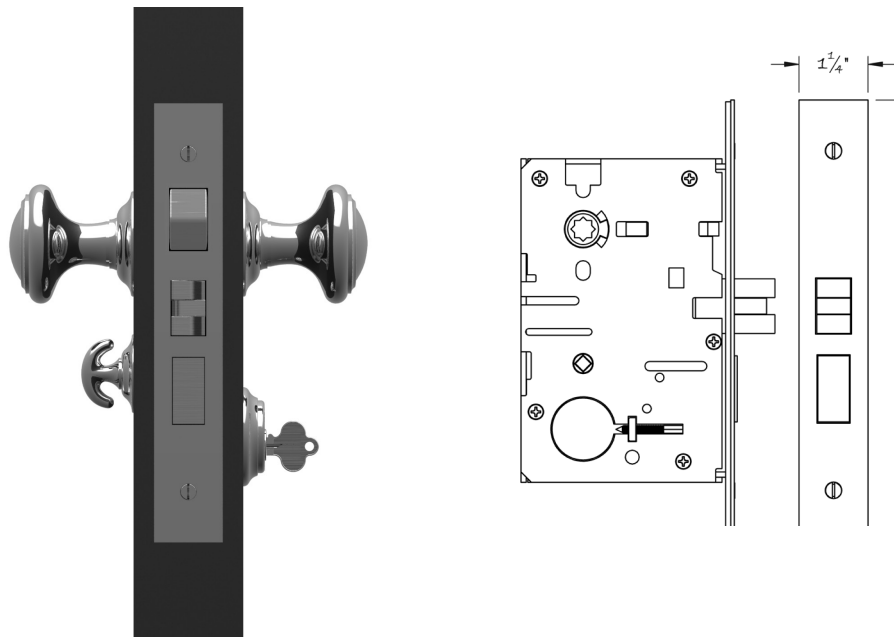

LOWE HARDWARE

No. 149USD

*All hardware is made-to-order. Details and dimensions can be modified to suit any project. Available in any of our yacht quality finishes.*

• DESIGNED, MANUFACTURED & HAND FINISHED IN MAINE SINCE 1977 •