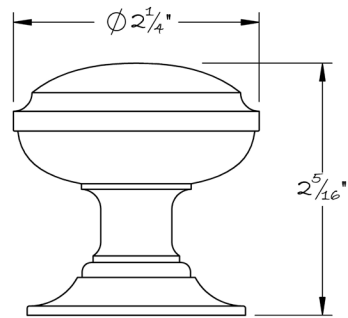

LOWE HARDWARE

No. 5067

*Shown here on the 4704 rose, the 5067 knob is compatible with any rose or escutcheon.
Available in any of our yacht quality finishes.*

• DESIGNED, MANUFACTURED & HAND FINISHED IN MAINE SINCE 1977 •