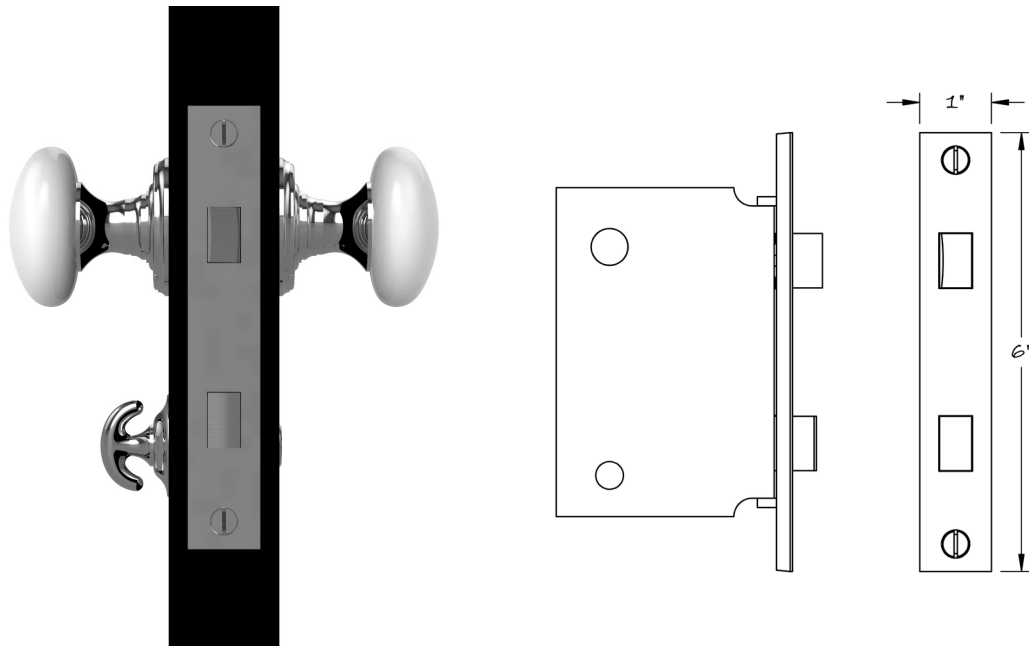

LOWE HARDWARE

No. 349

---

FULL MORTISE INTERIOR PRIVACY LOCK

*The Lowe #349 full mortise interior privacy lock is available in 2", 2-1/4", 2-1/2", and 2-3/4" backsets as standard. Custom sizes available upon request. This lock is typically used on interior doors of all sizes and can be configured at the factory to be used with knobs or levers. Supplied with strikeplate and dustbox, the faceplate is adjustable for beveled doors.*