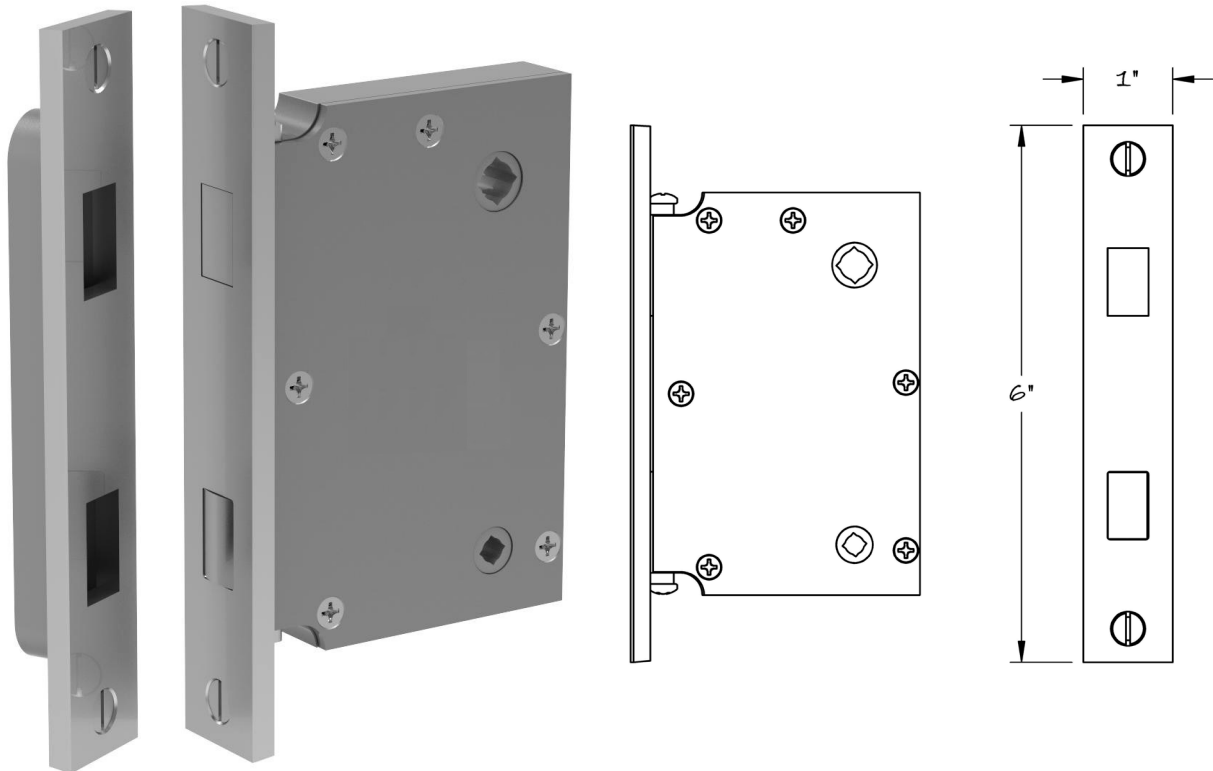

LOWE HARDWARE

No. 349M

*The Lowe #349M full mortise Magnetic interior privacy lock is available in 2", 2-1/4", 2-1/2", and 2-3/4" backsets as standard. Custom sizes available upon request. This lock is typically used on interior doors of all sizes and can be configured at the factory to be used with knobs or levers. Supplied with Magnetic strikeplate and dustbox, the faceplate is adjustable for beveled doors. Available in any of our yacht quality finishes.*