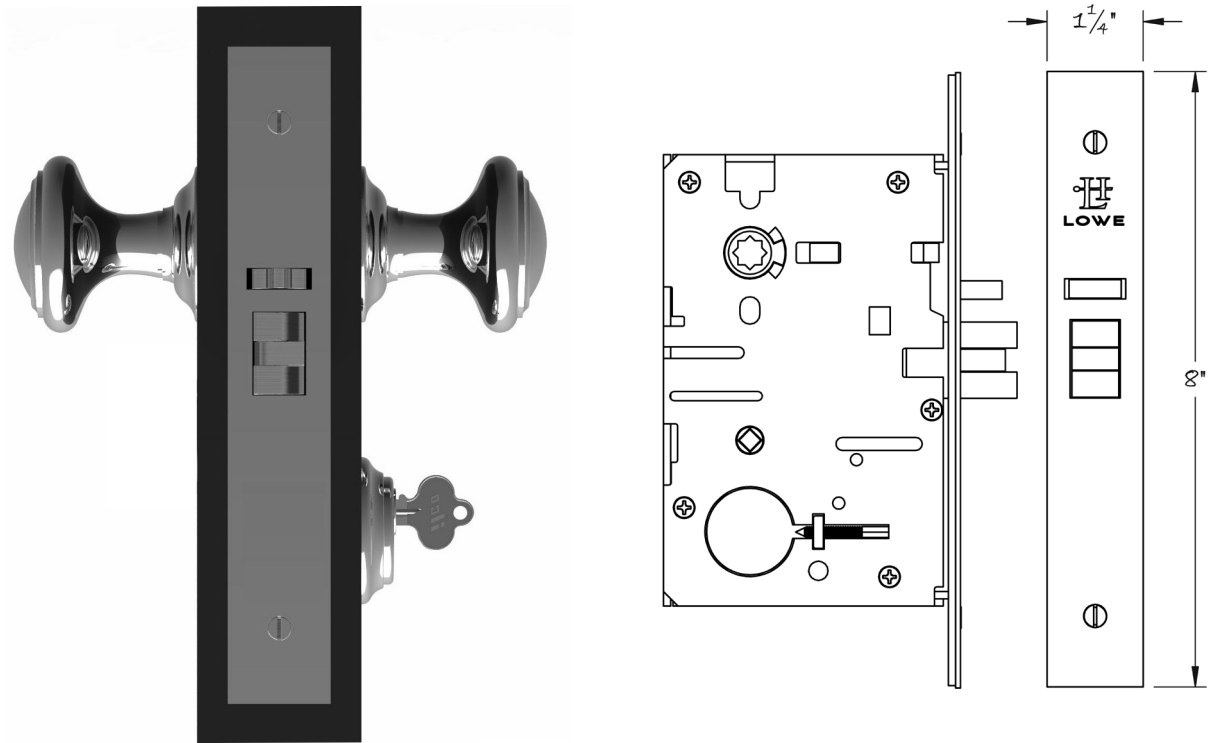

LOWE HARDWARE

No. 159USD

FULL MORTISE STOREROOM / ENTRY LOCK

• DESIGNED, MANUFACTURED & HAND FINISHED IN MAINE SINCE 1977 •