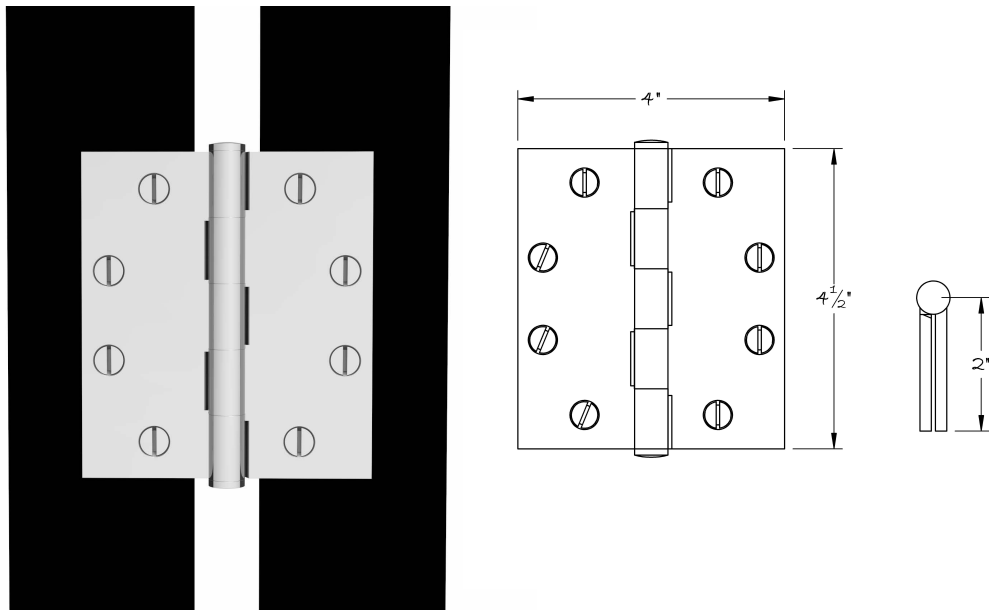

LOWE HARDWARE

No. 8045-4

*All hardware is made-to-order. Dimensions and details can be modified
to suit any project. Available in any of our yacht quality finishes.*

• DESIGNED, MANUFACTURED & HAND FINISHED IN MAINE SINCE 1977 •