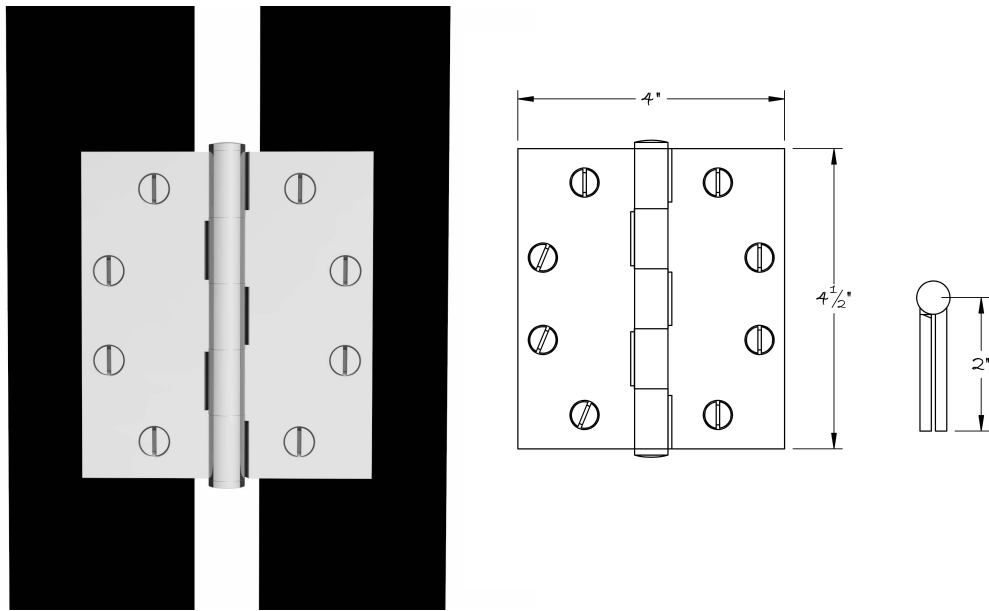

LOWE HARDWARE

No. 8044

*Available in any of our yacht quality finishes.*

• DESIGNED, MANUFACTURED & HAND FINISHED IN MAINE SINCE 1977 •