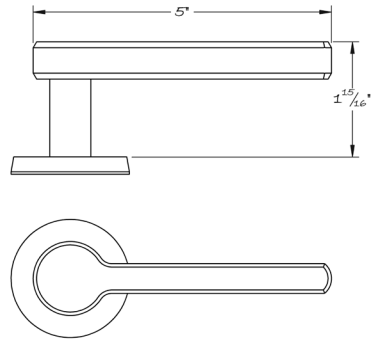

LOWE HARDWARE

No. 6602

---

*Shown here with the 4714 rose, the 6602 lever constitutes clean, elegant, modern design without the harshness of sharp edges and square corners. This lever coordinates well with simple trim details.*

*All hardware is made-to-order. Details and dimensions can be modified to suit any project.*

*Available in any of our yacht quality finishes.*

• DESIGNED, MANUFACTURED & HAND FINISHED IN MAINE SINCE 1977 •