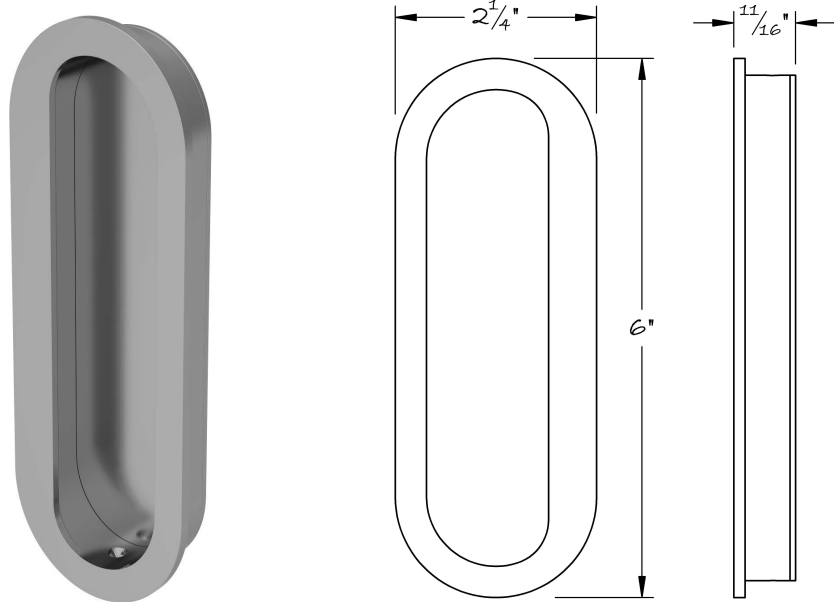

LOWE HARDWARE

No. 312OVL

*All hardware is made-to-order. Details and dimensions can be modified to suit any project.
Available in any of our yacht quality finishes.*

• DESIGNED, MANUFACTURED & HAND FINISHED IN MAINE SINCE 1977 •