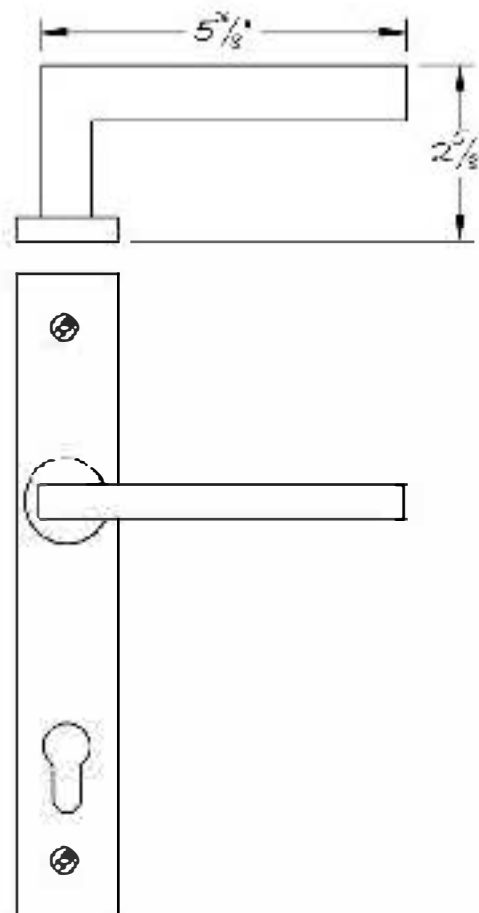

LOWE HARDWARE

No. 6578

Lowe Hardware's 6578 lever. Shown here in a blackened bronze finish.

All hardware is made-to-order. Details and dimensions can be modified to suit any project.

Available in any of our yacht quality finishes.