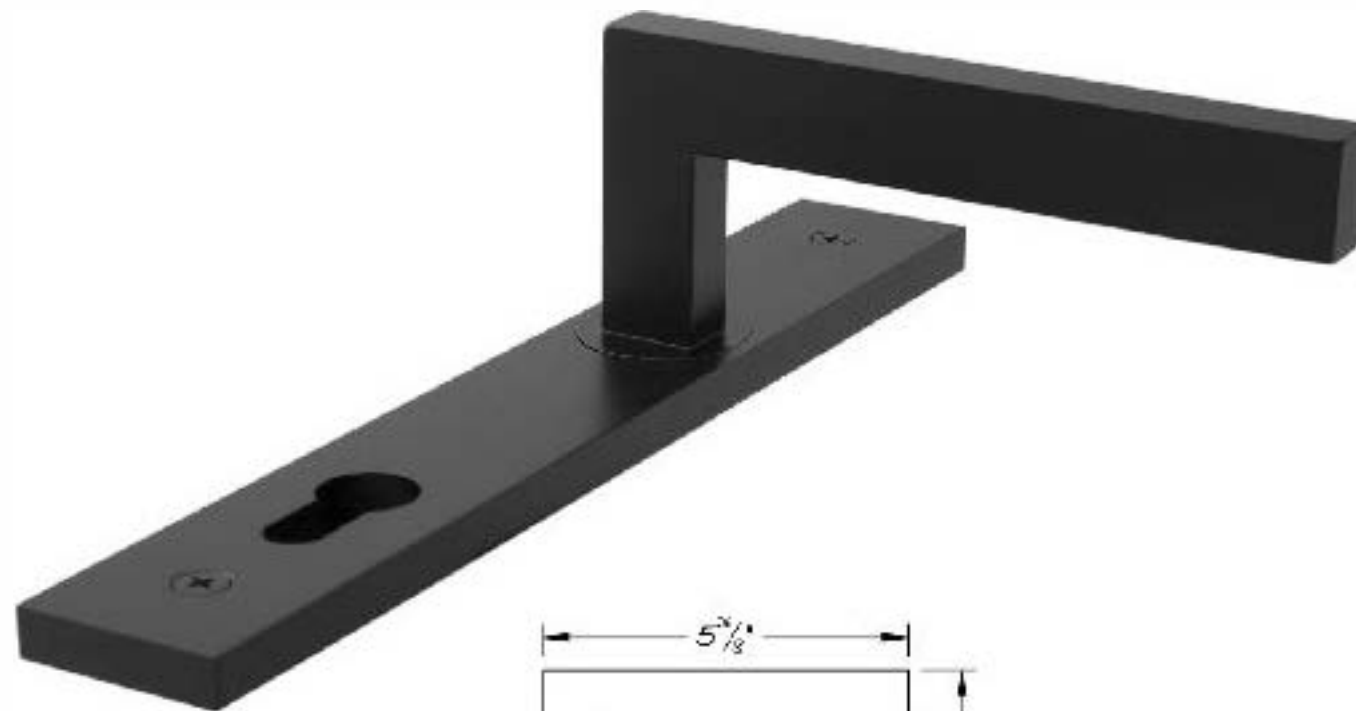

LOWE HARDWARE

No. 6578

Lowe Hardware's 6578 lever. Shown here in a blackened bronze finish.

All hardware is made-to-order. Details and dimensions can be modified to suit any project.

Available in any of our yacht quality finishes.