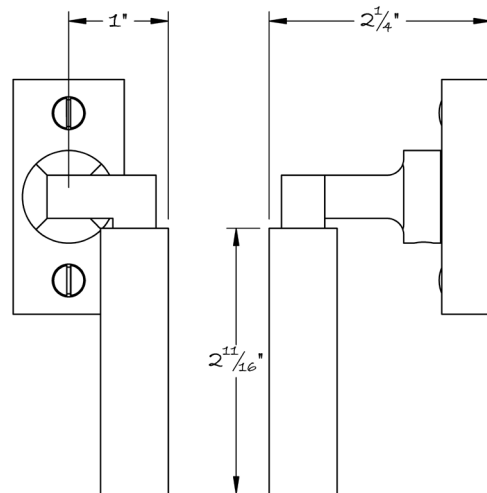

LOWE HARDWARE

No. 6541-O

*All hardware is made-to-order. Details and dimensions can be modified to suit any project. Available in any of our yacht quality finishes.*

• DESIGNED, MANUFACTURED & HAND FINISHED IN MAINE SINCE 1977 •