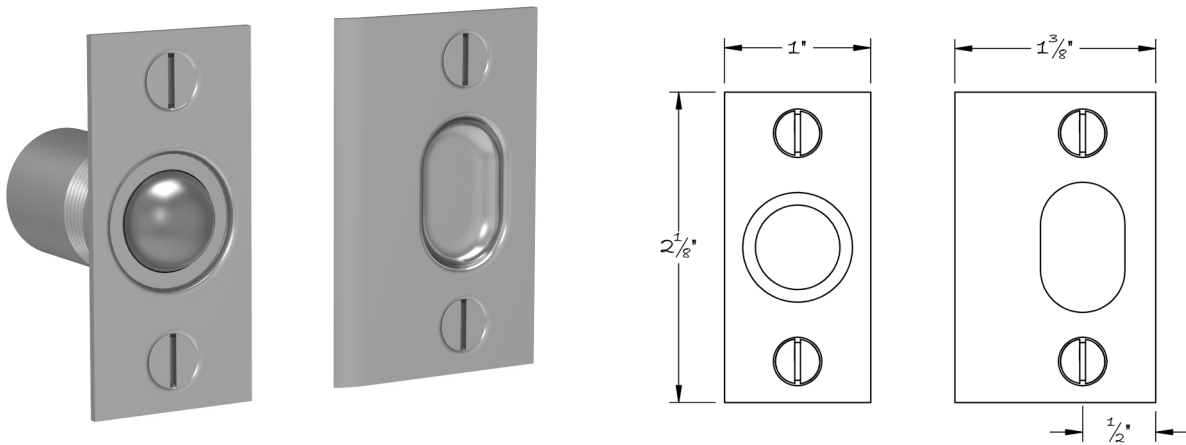

LOWE HARDWARE

No. 218

---

*Available in all of our yacht quality finishes.*

• DESIGNED, MANUFACTURED & HAND FINISHED IN MAINE SINCE 1977 •