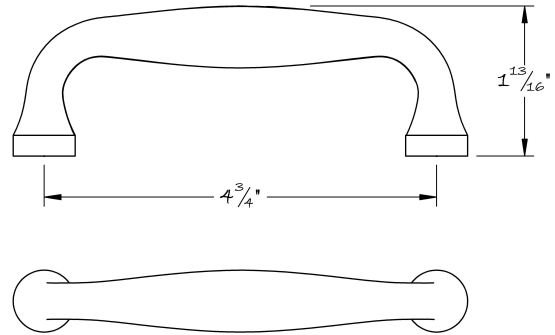

LOWE HARDWARE

No. 7652

---

*All hardware is made-to-order. Details and dimensions can be modified to suit any product.  
Available in all of our yacht quality finishes.*

• DESIGNED, MANUFACTURED & HAND FINISHED IN MAINE SINCE 1977 •