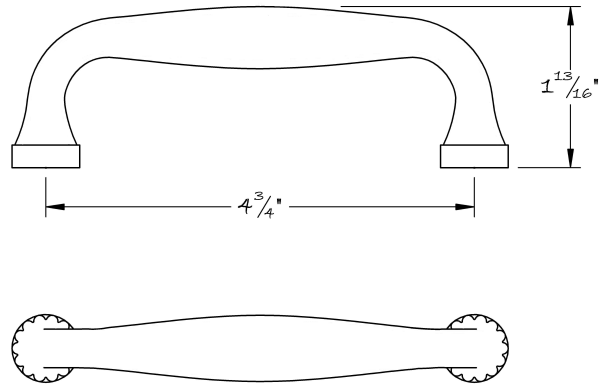

LOWE HARDWARE

No. 7651

---

*All hardware is made-to-order. Details and dimensions can be modified to suit any product.*

*Available in all of our yacht quality finishes.*

• DESIGNED, MANUFACTURED & HAND FINISHED IN MAINE SINCE 1977 •