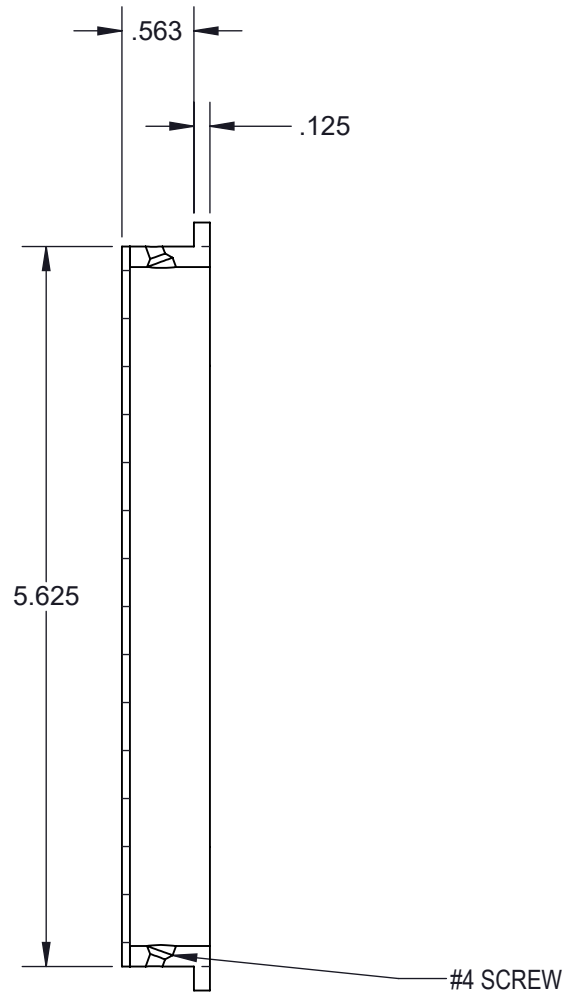

THIS DRAWING IS CONFIDENTIAL AND PROPRIETARY TO LOWE HARDWARE,
AND MAY NOT BE REPRODUCED, OR ANY PART USED THERE OF,
WITHOUT PRIOR EXPRESS WRITTEN PERMISSION.

SECTION A-A
SCALE 1 : 1.5

LOWE HARDWARE
5 GORDON DRIVE
ROCKLAND ME 04841
207 593 7405 FAX 207 226 2033
WWW.LOWE-HARDWARE.COM

File Name:

3120V_TF

DO NOT SCALE DRAWING