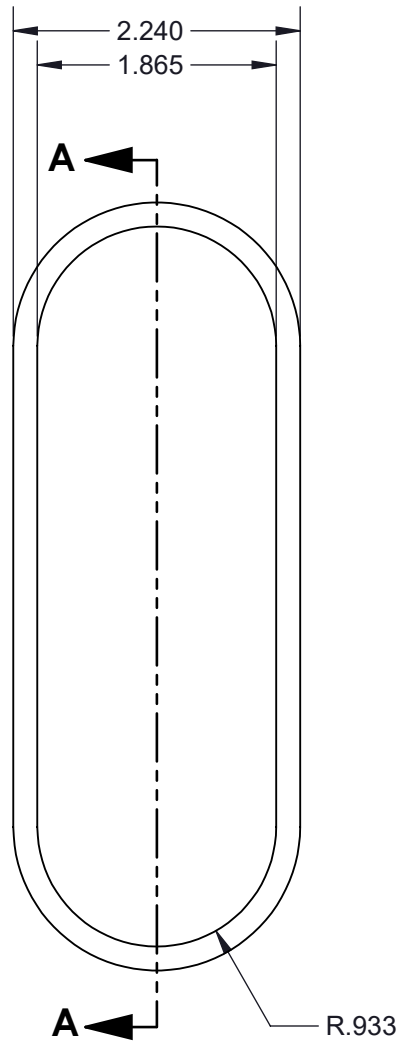

THIS DRAWING IS CONFIDENTIAL AND PROPRIETARY TO LOWE HARDWARE,
AND MAY NOT BE REPRODUCED, OR ANY PART USED THERE OF,
WITHOUT PRIOR EXPRESS WRITTEN PERMISSION.

SECTION A-A
SCALE 1 : 1.5

LOWE HARDWARE
5 GORDON DRIVE
ROCKLAND ME 04841
207 593 7405 FAX 207 226 2033
WWW.LOWE-HARDWARE.COM

File Name:

3120V_TF

DO NOT SCALE DRAWING