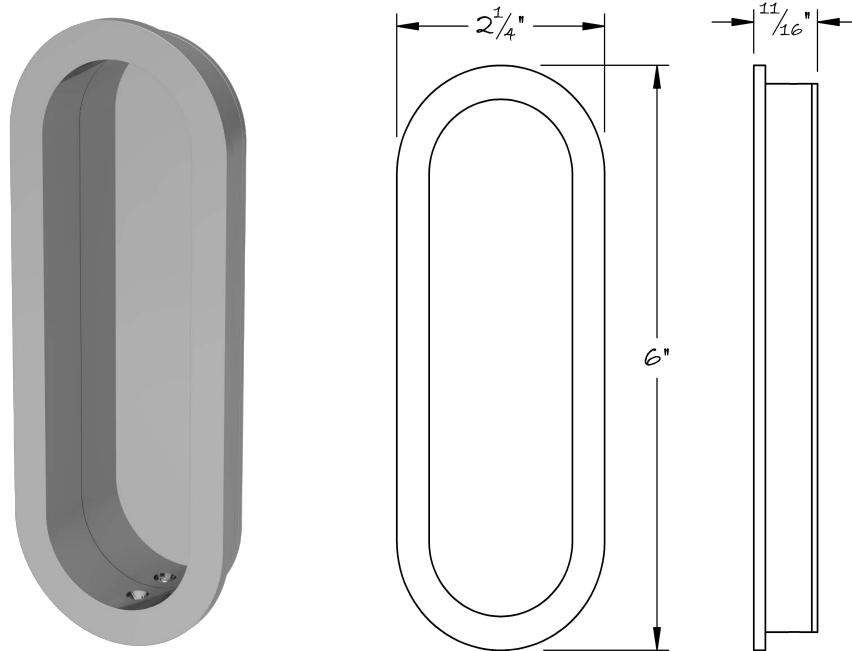

LOWE HARDWARE

No. 3120V

---

*All hardware is made-to-order. Details and dimensions can be modified to suit any project.  
Available in any of our yacht quality finishes.*

• DESIGNED, MANUFACTURED & HAND FINISHED IN MAINE SINCE 1977 •