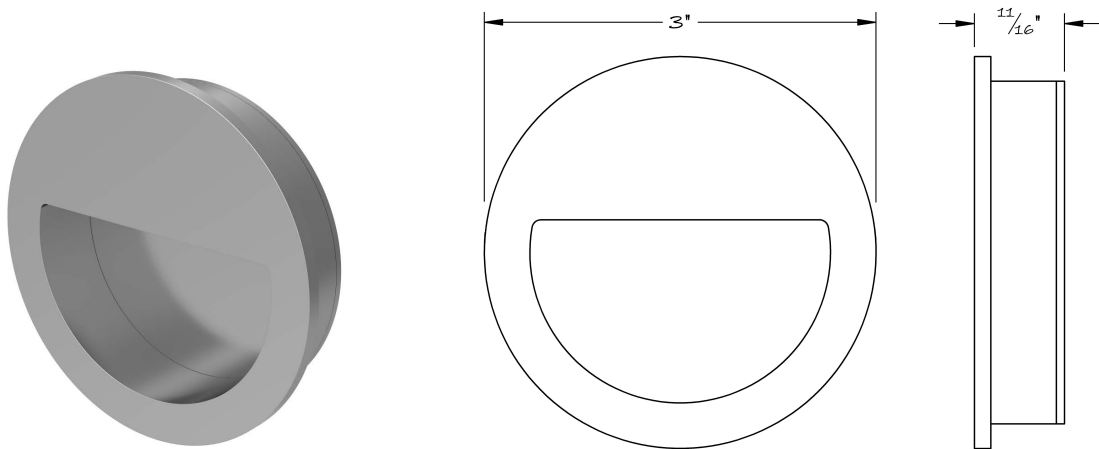

LOWE HARDWARE

No. 3120CL

*All hardware is made-to-order. Details and dimensions can be modified to suit any project.
Available in any of our yacht quality finishes.*

• DESIGNED, MANUFACTURED & HAND FINISHED IN MAINE SINCE 1977 •