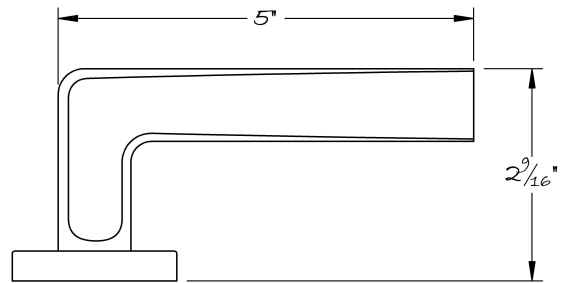

LOWE HARDWARE

No. 6630

*All hardware is made-to-order. Details and dimensions can be modified to suit any product.
Available in all of our yacht quality finishes.*

• DESIGNED, MANUFACTURED & HAND FINISHED IN MAINE SINCE 1977 •