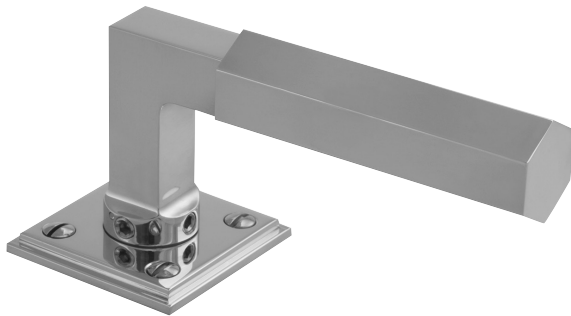

LOWE HARDWARE

No. 6540

*Shown here with the 4718 square rose, Lowe Hardware's 6540 Gropius Lever with Hex Grip is compatible with any rose or escutcheon.*

*All hardware is made-to-order. Details and dimensions can be modified to suit any project. Available in any of our yacht quality finishes.*