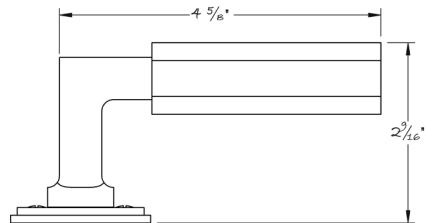

LOWE HARDWARE

No. 6540

*Shown here with the 4718 square rose, Lowe Hardware's 6540 Gropius Lever with Hex Grip is compatible with any rose or escutcheon.*

*All hardware is made-to-order. Details and dimensions can be modified to suit any project. Available in any of our yacht quality finishes.*